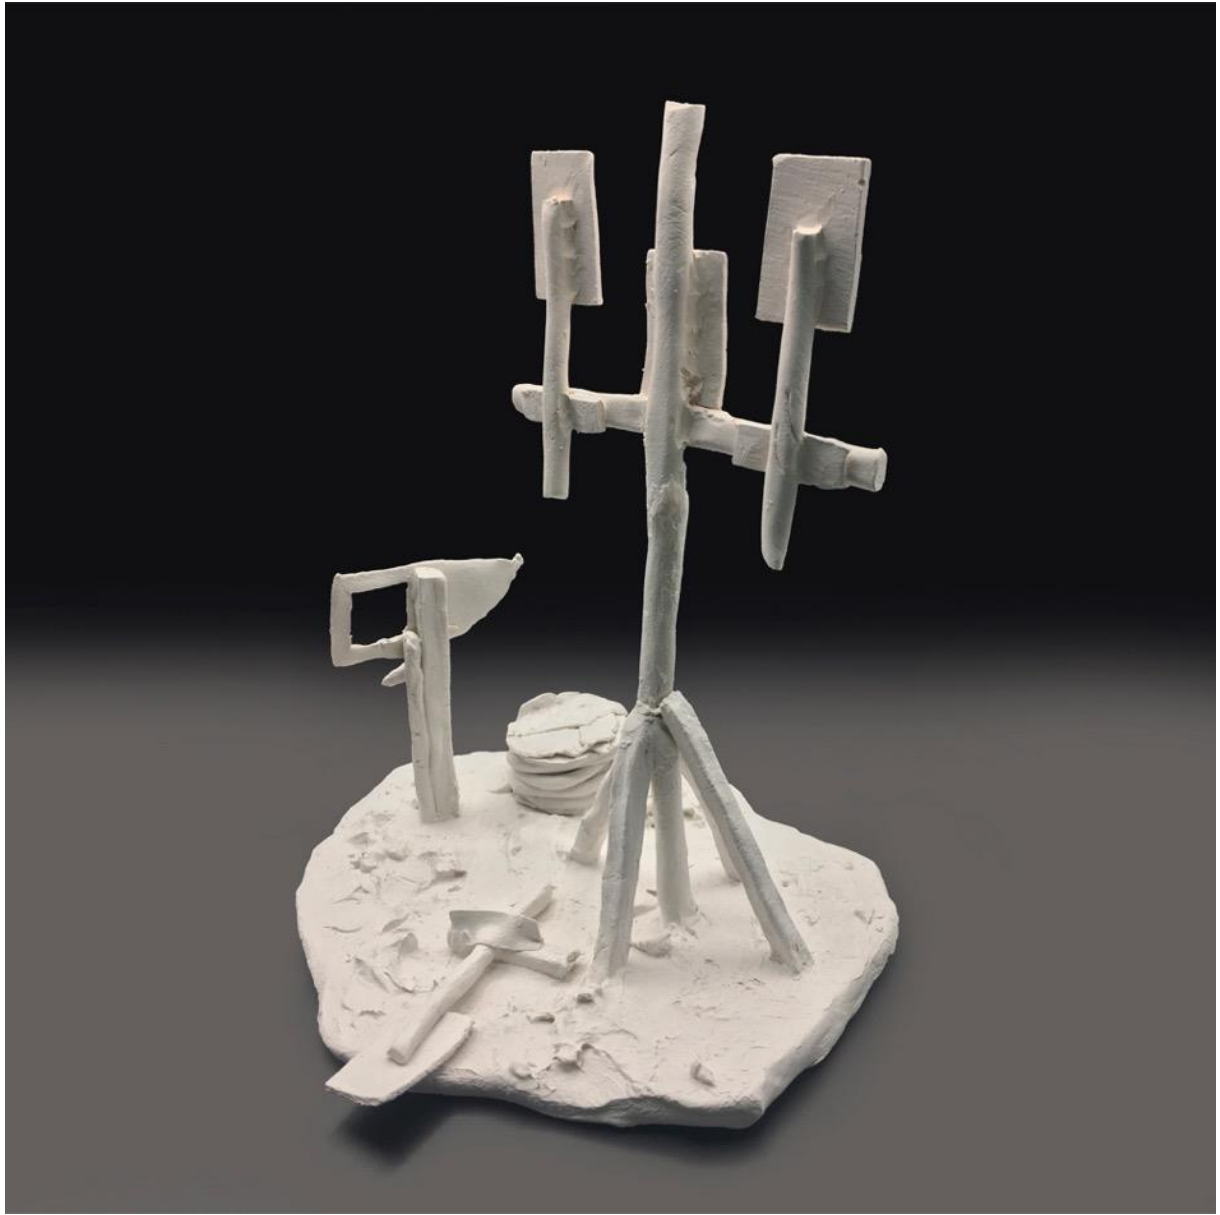

PETER ROBERTSON

IN CASSUM 2026

SCULPTURE

Untitled 1 2025
earthenware
12 (h) x 17 (w) x 15 (d) cm
\$600

Untitled 2 2025
earthenware
13 x 17 x 16 cm
\$600

Untitled 3 2025
earthenware
9 x 17 x 14 cm
\$550

Untitled 4 2025
earthenware
10 x 13 x 16 cm
\$600

Untitled 24 2025
earthenware
15 x 16 x 16 cm
\$450

Untitled 25 2025
earthenware
7 x 17 x 21 cm
\$400

Untitled 26 2025
earthenware
22 x 14 x 14 cm
\$600

Untitled 27 2025
earthenware
6 x 23 x 12 cm
\$350

Untitled 28 2026
earthenware
19 x 17 x 15 cm
\$550