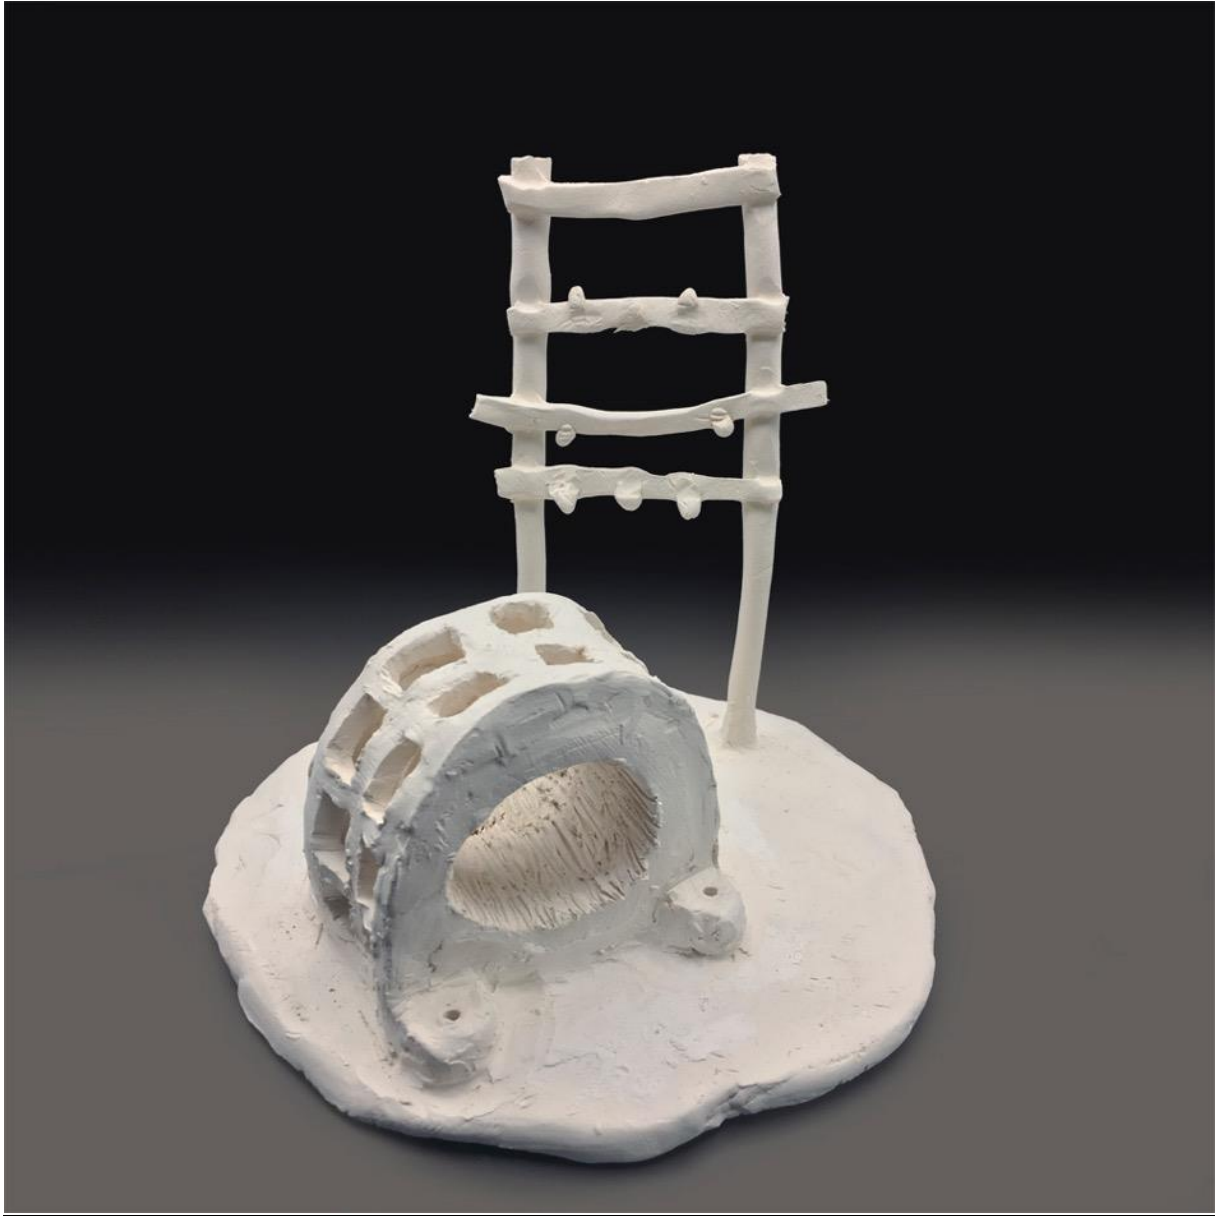

PETER ROBERTSON

IN CASSUM 2026

SCULPTURE

Untitled 1 2025
earthenware
12 (h) x 17 (w) x 15 (d) cm
\$600

Untitled 2 2025
earthenware
13 x 17 x 16 cm
\$600

Untitled 3 2025
earthenware
9 x 17 x 14 cm
\$550

Untitled 4 2025
earthenware
10 x 13 x 16 cm
\$600

Untitled 19 2025
earthenware
5 x 18 x 16 cm
\$350

Untitled 20 2025
earthenware
7 x 12 x 11 cm
\$300

Untitled 21 2025
earthenware
10 x 16 x 14 cm
\$550

Untitled 22 2025
earthenware
12 x 16 x 18 cm
\$450

Untitled 23 2025
earthenware
15 x 19 x 15 cm
\$300